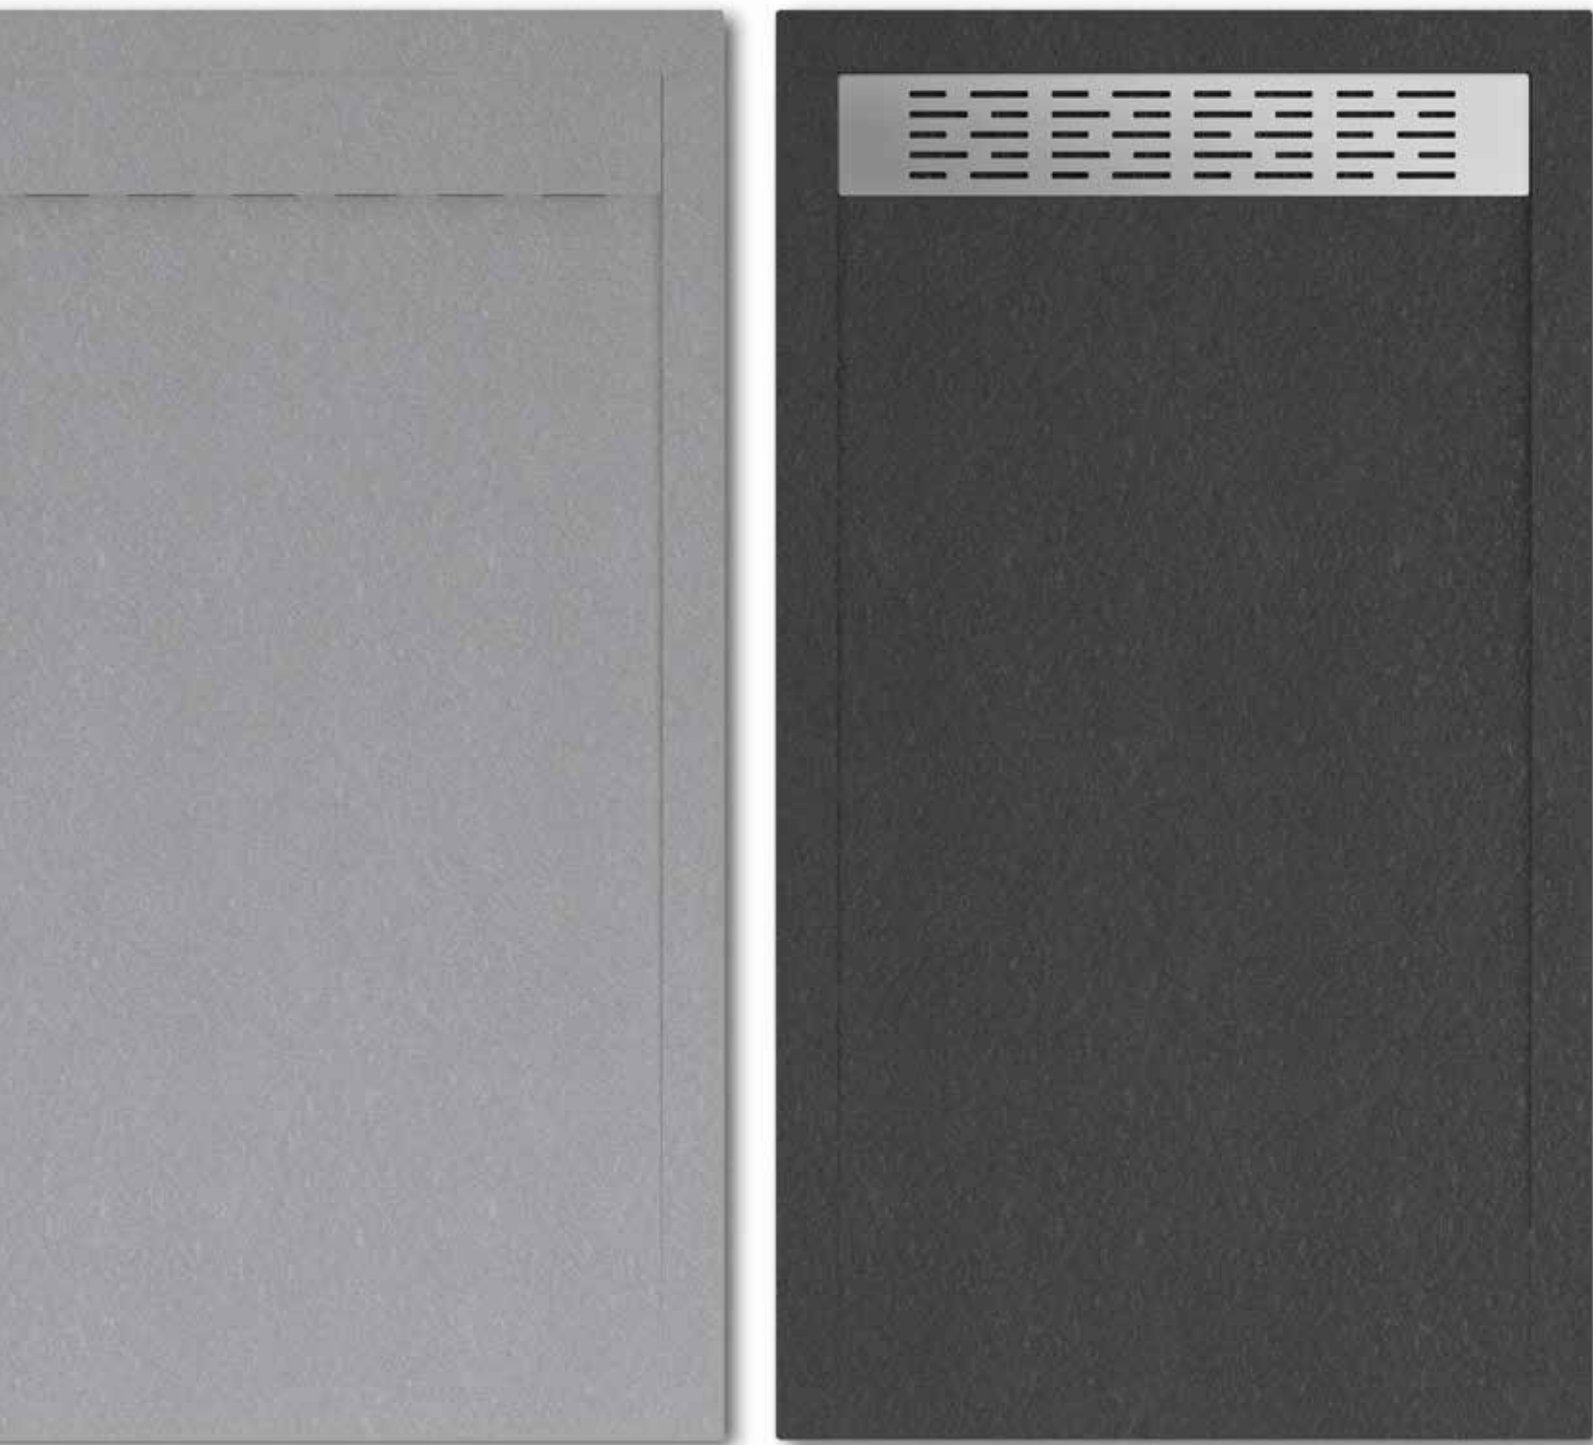

Cover Pietra Grigio con copripiletta materico e Cover Pietra Antracite con griglia acciaio.
Cover Grey Stone with material drain cover and Cover Anthracite Stone with steel grill.

COVER

Piatto doccia completo di copripiletta rettangolare in tinta o di griglia acciaio opzionale. Finitura antibatterica e antiscivolo. Adattabile a tutti gli spazi grazie alla possibilità di realizzare tagli su misura.

Installazione:

In appoggio su pavimento.
A filo pavimento.

Accessori:

Piletta orizzontale standard H. 54 mm per foro diam. 90 mm.
Piletta verticale a richiesta H. 96 mm per foro diam. 90 mm.

Dimensioni:

Spessore: 3 cm.

	100	120	140	160	180
70	•	•	•		
80	•	•	•	•	•
90	•	•	•	•	

Shower tray complete with stainless steel drain cover grid. Antibacterial and non-slip finish. Adaptable to all spaces thanks to the possibility of making custom cuts.

Installation:

Resting on the floor.
Flush with the floor.

Accessories:

Standard horizontal Waste H. 54 mm for hole diam. 90 mm.
On request vertical drain H. 96 mm for hole diam. 90 mm.

Dimension:

Thickness: 3 cm.

Copripiletta / Drain cover

A - Copripiletta materico incluso

Materic-drain cover included

B - Griglia acciaio su richiesta

Steel grill in request