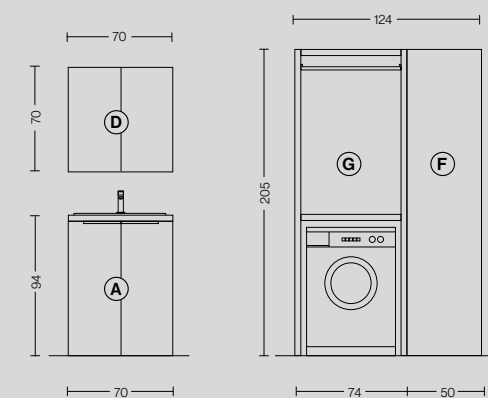

MS08c

L. 70 + 124 P. 51 / 62,5 cm

W. 70 + 124 D. 51 / 62,5 cm

- **A** Base lavatoio 2 ante con top in nobilitato e lavatoio in ceramica
  H. 90 L. 70 P. 62 cm
- **D** Pensile a specchio 2 ante
  H. 70 L. 70 P. 22 cm
- **F** Colonna 1 anta
  H. 205 L. 50 P. 62 cm
- **G** Composizione porta lavatrice e porta abiti a giorno
  H. 205 L. 74 P. 62,5 cm

- **A** Laundry-washbasin base w/2 doors with melamine top and ceramic washtub
  H. 90 W. 70 D. 62 cm
- **D** 2-Doors storage mirror
  H. 70 W. 70 D. 22 cm
- **F** Column w/1 door
  H. 205 W. 50 D. 62 cm
- **G** Washing machine and wardrobe open composition
  H. 205 W. 74 D. 62,5 cm