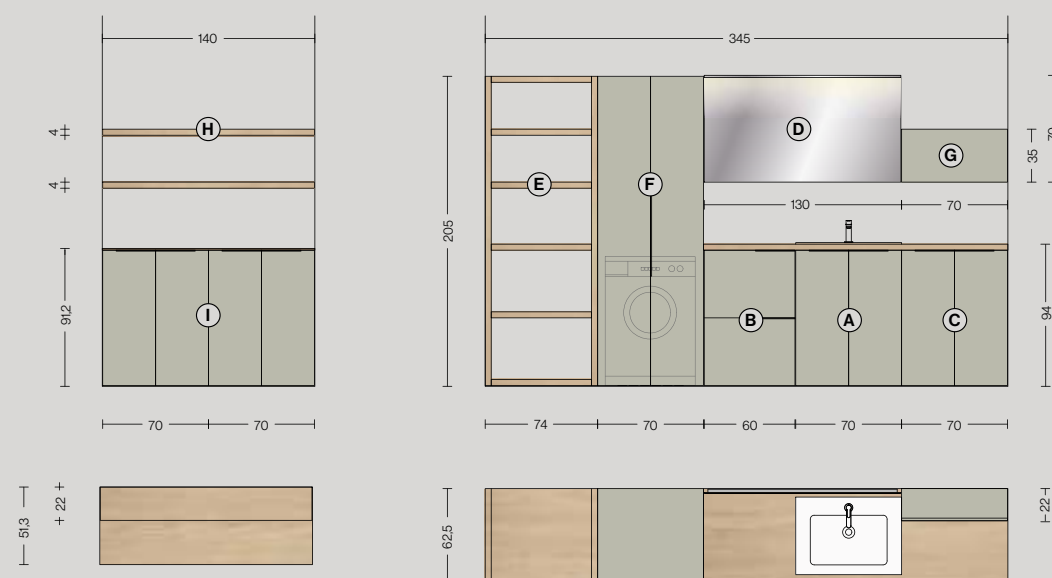

MS03

L. 345 + 140 P. 62,5 / 51 cm

W. 345 + 140 D. 62,5 / 51 cm

- **(A) Base lavatoio 2 ante con top nobilitato e lavatoio in Technoteck con tavoletta**
  H. 90 L. 70 P. 62 cm
- **(B) Carrello con cassetto inferiore**
  H. 90 L. 60 P. 51 cm
- **(C) Base 2 ante**
  H. 90 L. 70 P. 62 cm
- **(D) Specchiera liscia Narciso al mq con faretto Profilo**
  H. 70 L. 130 cm
- **(E) Composizione a giorno con 5 ripiani**
  H. 205 L. 74 P. 62,5 cm
- **(F) Colonna porta lavatrice 2 ante**
  H. 205 L. 70 P. 62 cm
- **(G) Pensile con anta rialza**
  H. 35 L. 70 P. 22 cm
- **(H) Mensole in legno con supporti a scomparsa regolabili**
  SP. 4 L. 140 P. 22 cm
- **(I) Basi 2 ante**
  H. 90 L. 70 + 70 P. 51 cm

- **(A) Laundry-washbasin base w/2 doors with melamine top and Technoteck washtub with tablet**
  H. 90 W. 70 D. 62 cm
- **(B) Trolley w/lower drawer**
  H. 90 W. 60 D. 51 cm
- **(C) Base w/2 doors**
  H. 90 W. 70 D. 62 cm
- **(D) Square metre Narciso mirror with Profilo lamp**
  H. 70 W. 130 cm
- **(E) Open composition w/5 shelves**
  H. 205 W. 74 D. 62,5 cm
- **(F) Washing machine column w/2 doors**
  H. 205 W. 70 D. 62 cm
- **(G) Flip-up door cupboard**
  H. 35 W. 70 D. 22 cm
- **(H) Wooden shelves with adjustable supports**
  TH. 4 W. 140 D. 22 cm
- **(I) Bases w/2 doors**
  H. 90 W. 70 + 70 D. 51 cm

Finiture / Finishes

102 Ecrù opaco

268 Rovere Nude

TOP

268 Rovere Nude

MS03b

L. 244 P. 62,5 cm

W. 244 D. 62,5 cm