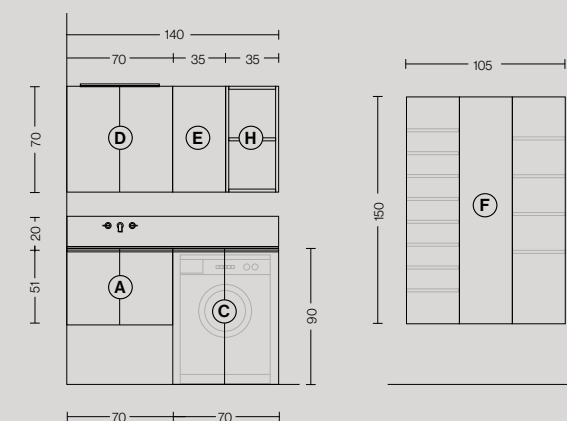

MS06b

L. 140 + 105 P. 51 / 35 cm

W. 140 + 105 D. 51 / 35 cm

A Base lavabo 2 ante con top e alzatina in Technoteck e lavatoio integrato H. 50 L. 70 P. 51 cm C Base porta lavatrice 2 ante H. 90 L. 70 P. 51 cm D Pensile a specchio 2 ante con faretto Ergos H. 70 L. 70 P. 22 cm E Pensile 1 anta H. 70 L. 35 P. 22 cm F Colonna 1 anta porta scarpe + colonna 2 ante porta scope H. 150 L. 35 + 70 P. 35 cm H Elemento a giorno H. 70 L. 35 P. 22 cm	A Washbasin base w/2 doors with Technoteck top and backsplash, built-in washtub H. 50 W. 70 D. 51 cm C Washing machine base w/2 doors H. 90 W. 70 D. 51 cm D 2-Doors storage mirror with Ergos lamp H. 70 W. 70 D. 22 cm E Cupboard w/1 door H. 70 W. 35 D. 22 cm F Column w/1 door with shoe-rack + brooms column w/2 doors H. 150 W. 35 + 70 D. 35 cm H Open cabinet H. 70 W. 35 D. 22 cm