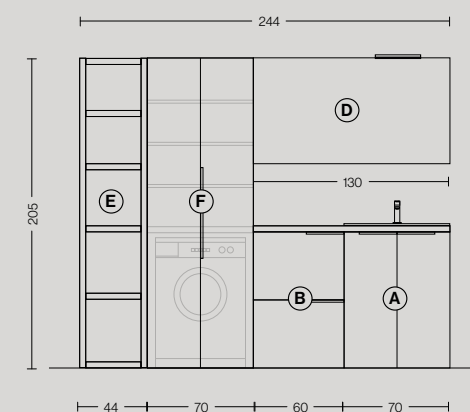

- **(A) Base lavatoio 2 ante con top nobilitato e lavatoio in Technoteck con tavoletta**
  H. 90 L. 70 P. 62 cm
- **(B) Carrello con cassetto inferiore**
  H. 90 L. 60 P. 51 cm
- **(D) Specchiera liscia Narciso al mq con faretto Sia**
  H. 70 L. 130 cm
- **(E) Composizione a giorno con 5 ripiani**
  H. 205 L. 44 P. 62,5 cm
- **(F) Colonna porta lavatrice 2 ante**
  H. 205 L. 70 P. 62 cm

- **(A) Laundry-washbasin base w/2 doors with melamine top and Technoteck washtub with tablet**
  H. 90 W. 70 D. 62 cm
- **(B) Trolley w/lower drawer**
  H. 90 W. 60 D. 51 cm
- **(D) Square metre Narciso mirror with Sia lamp**
  H. 70 W. 130 cm
- **(E) Open composition w/5 shelves**
  H. 205 W. 44 D. 62,5 cm
- **(F) Washing machine column w/2 doors**
  H. 205 W. 70 D. 62 cm