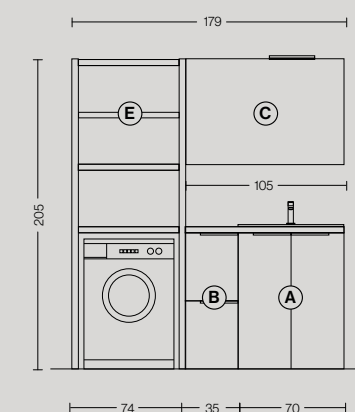

MS03c

L. 179 P. 62,5 cm

W. 179 D. 62,5 cm

- **(A) Base lavatoio 2 ante con top nobilitato e lavatoio in Technoteck con tavoletta**
  H. 90 L. 70 P. 62 cm
- **(C) Base 2 cassetti**
  H. 90 L. 35 P. 62 cm
- **(C) Specchiera liscia Narciso con faretto Sia**
  H. 70 L. 105 cm
- **(E) Composizione a giorno porta lavatrice**
  H. 205 L. 74 P. 62,5 cm

- **(A) Laundry-washbasin base w/2 doors with melamine top and Technoteck washtub with tablet**
  H. 90 W. 70 D. 62 cm
- **(C) Base w/2 drawers**
  H. 90 W. 35 D. 62 cm
- **(C) Narciso mirror with Sia lamp**
  H. 70 W. 105 cm
- **(E) Open washing machine composition with shelves**
  H. 205 W. 74 D. 62,5 cm