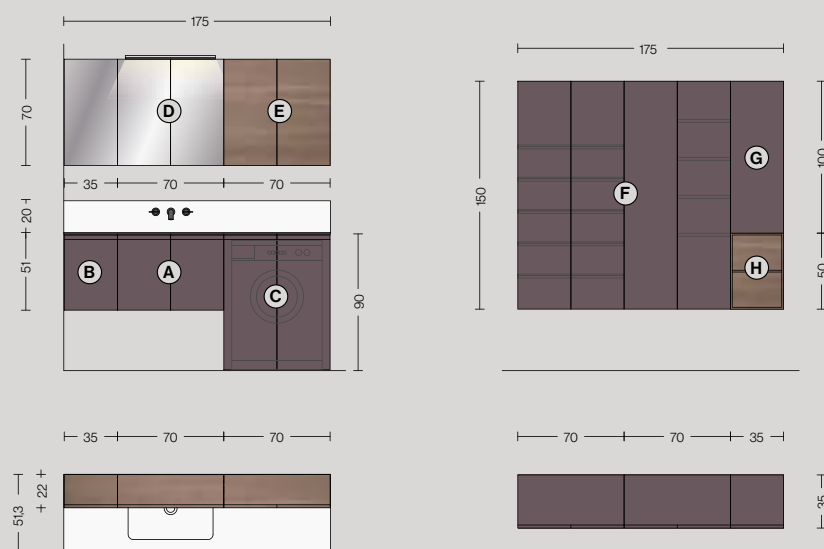

MS06

L. 175 + 175 P. 51 / 35 cm

W. 175 + 175 D. 51 / 35 cm

A Base lavabo 2 ante con top e alzatina in Technoteck e lavatoio integrato H. 50 L. 70 P. 51 cm B Base 1 anta H. 50 L. 35 P. 51 cm C Base porta lavatrice 2 ante H. 90 L. 70 P. 51 cm D Pensile a specchio 2 ante con faretto Ergos + pensile a specchio 1 anta H. 70 L. 70 + 35 P. 22 cm E Pensile 2 ante H. 70 L. 70 P. 22 cm F Colonna 2 ante porta scarpe + colonna 2 ante porta scope H. 150 L. 70 + 70 P. 35 cm G Pensile 1 anta H. 100 L. 35 P. 35 cm H Elemento a giorno H. 50 L. 35 P. 35 cm	A Washbasin base w/2 doors with Technoteck top and backsplash, built-in washtub H. 50 W. 70 D. 51 cm B Base w/1 door H. 50 W. 35 D. 51 cm C Washing machine base w/2 doors H. 90 W. 70 D. 51 cm D 2-Doors storage mirror with Ergos lamp + 1-doors storage mirror H. 70 W. 70 + 35 D. 22 cm E Cupboard w/2 doors H. 70 W. 70 D. 22 cm F Column w/2 doors with shoe-rack + brooms column w/2 doors H. 150 W. 70 + 70 D. 35 cm G Cupboard w/1 door H. 100 W. 35 D. 35 cm H Open cabinet H. 50 W. 35 D. 35 cm

Finiture / Finishes

TOP