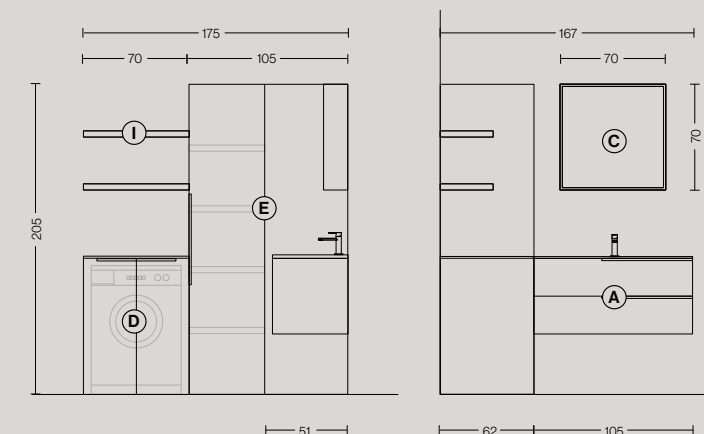

MS09c

L. 167 + 175 P. 51 / 62 cm

W. 167 + 175 D. 51 / 62 cm

A Base lavabo 2 cassette con console in Mineral Marmo e vasca integrata H. 50 L. 105 P. 51 cm C Specchiera su telaio in legno H. 70 L. 70 P. 16 cm D Base porta lavatrice H. 90 L. 70 P. 62 cm E Colonna angolare 1 anta H. 205 L. 105 P. 62 cm I Mensole in legno con supporti a scomparsa regolabili SP. 4 L. 70 P. 35 cm	A 2-Drawers washbasin base with Mineral Marmo console and built-in washbasin H. 50 W. 105 D. 51 cm C Mirror w/wooden frame H. 70 W. 70 cm D. 16 cm D Washing machine base H. 90 W. 70 D. 62 cm E Corner column w/1 door H. 205 W. 105 D. 62 cm I Wooden shelves with adjustable supports TH. 4 W. 70 D. 35 cm