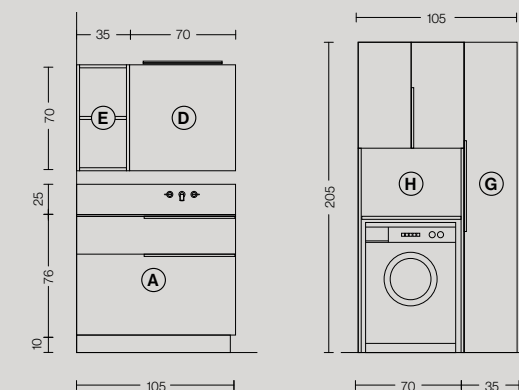

MS05c

L. 105 + 105 P. 51 / 35 cm
W. 105 + 105 D. 51 / 35 cm

- **A** Base lavabo 1 cassetto H. 25 + 1 cassetto H. 50 con top e alzatina in Technoteck e vasca integrata
  H. 75 L. 105 P. 51 cm
- **D** Specchiera liscia Narciso con faretto Ergos
  H. 70 L. 70 cm
- **E** Elemento a giorno
  H. 70 L. 35 P. 22 cm
- **G** Colonna 1 anta
  H. 205 L. 35 P. 35 cm
- **H** Colonna porta lavatrice 2 ante superiori
  H. 205 L. 70 P. 35 cm

- **A** Washbasin base w/1 upper H. 25 drawer + 1 lower H. 50 drawer with Technoteck top and backsplash, built-in washbasin
  H. 75 W. 105 D. 51 cm
- **D** Narciso mirror with Ergos lamp
  H. 70 W. 70 cm
- **E** Open cabinet
  H. 70 W. 35 D. 22 cm
- **G** Column w/1 door
  H. 205 W. 35 D. 35 cm
- **H** Washing machine column w/2 upper doors
  H. 205 W. 70 D. 35 cm