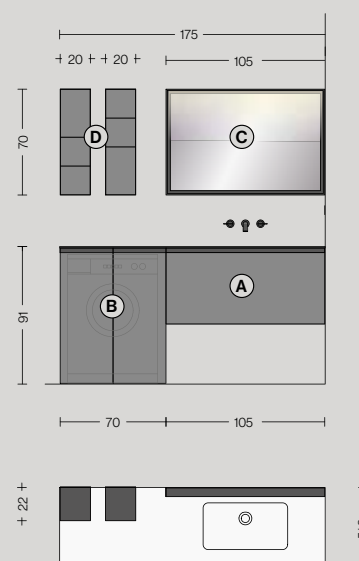

MS11

L. 175 P. 51 cm
W. 175 D. 51 cm

A Base lavabo 1 cassettone + cassetto interno H. 10 cm con top in Technoteck e vasca integrata H. 50 L. 105 P. 51 cm B Base porta lavatrice 2 ante H. 90 L. 70 P. 51 cm C Specchiera Square nero opaco con led superiore H. 70 L. 105 cm D Elementi a giorno H. 70 L. 20 P. 22 cm	A Washbasin base w/1 drawer + internal H. 10 cm drawer with Technoteck top and built-in washbasin H. 50 W. 105 D. 51 cm B Washing machine base w/2 doors H. 90 W. 70 D. 51 cm C Matt-black Square mirror with upper led light H. 70 W. 105 cm D Open cabinets H. 70 W. 20 D. 22 cm

Finiture / Finishes

TOP