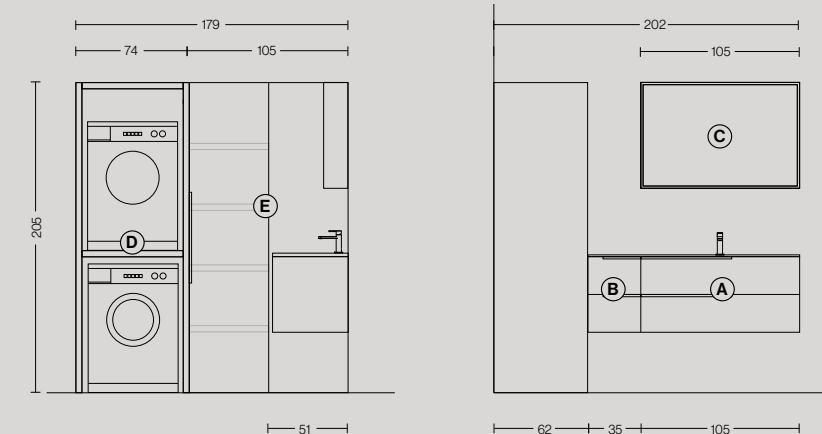

MS09b

L. 202 + 179 P. 51 / 62,5 cm

W. 202 + 179 D. 51 / 62,5 cm

A Base lavabo 2 cassette con console in Mineral Marmo e vasca integrata H. 50 L. 105 P. 51 cm B Base 2 cassette H. 50 L. 35 P. 51 cm C Specchiera su telaio in legno H. 70 L. 105 P. 16 cm D Composizione a giorno porta lavatrice e asciugatrice H. 205 L. 74 P. 62,5 cm E Colonna angolare 1 anta H. 205 L. 105 P. 62 cm	A 2-Drawers washbasin base with Mineral Marmo console and built-in washbasin H. 50 W. 105 D. 51 cm B Chest w/2 drawers H. 50 W. 35 D. 51 cm C Mirror w/wooden frame H. 70 W. 105 D. 16 cm D Washing machine and dryer open composition H. 205 W. 74 D. 62,5 cm E Corner column w/1 door H. 205 W. 105 D. 62 cm