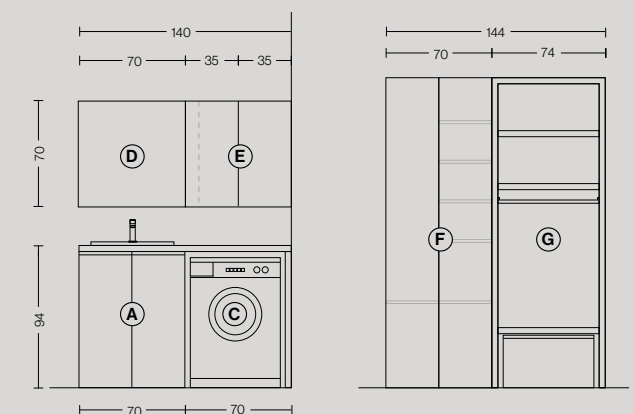

MS10b

L. 140 + 144 P. 62,5 cm

W. 140 + 144 D. 62,5 cm

- **(A) Base lavatoio 2 ante con top nobilitato e lavatoio in ceramica**
  H. 90 L. 70 P. 62 cm
- **(C) Struttura a giorno per lavatrice con spalla**
  H. 94 L. 70 P. 62,5 cm
- **(D) Specchiera liscia Narciso**
  H. 70 L. 70 cm
- **(E) Pensile con vano a giorno laterale + pensile 1 anta**
  H. 70 L. 35 + 35 P. 22 cm
- **(F) Colonna porta scope 2 ante**
  H. 205 L. 70 P. 62 cm
- **(G) Composizione porta abiti a giorno con carrello**
  H. 205 L. 74 P. 62,5 cm

- **(A) Laundry-washbasin base w/2 doors with melamine top and ceramic washtub**
  H. 90 W. 70 D. 62 cm
- **(C) Open washing machine structure with melamine top and composition panel**
  H. 94 W. 70 D. 62,5 cm
- **(D) Narciso mirror**
  H. 70 W. 70 cm
- **(E) Cupboard with side open compartment + cupboard w/1 door**
  H. 70 W. 35 + 35 D. 22 cm
- **(F) Brooms column w/2 doors**
  H. 205 W. 70 D. 62 cm
- **(G) Open wardrobe composition with storage trolley**
  H. 205 W. 74 D. 62,5 cm