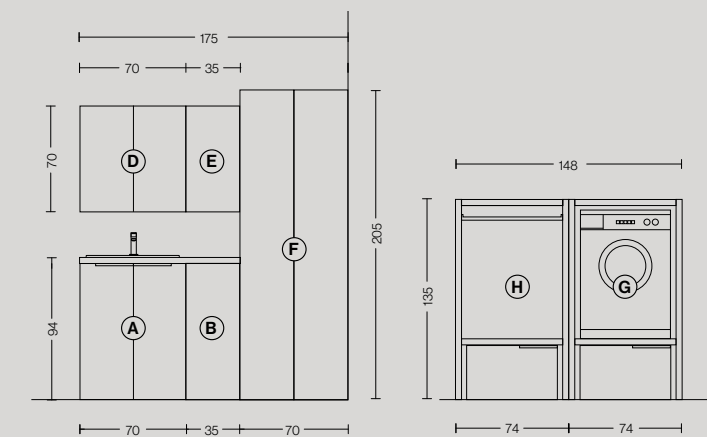

MS08b

L. 175 + 148 P. 62,5 cm

W. 175 + 148 D. 62,5 cm

- **A** Base lavatoio 2 ante con top in nobilitato e lavatoio in ceramica
  H. 90 L. 70 P. 62 cm
- **B** Base 1 anta
  H. 90 L. 35 P. 62 cm
- **D** Pensile a specchio 2 ante
  H. 70 L. 70 P. 22 cm
- **E** Pensile 1 anta
  H. 70 L. 35 P. 22 cm
- **F** Colonna 2 ante
  H. 205 L. 70 P. 62 cm
- **G** Composizione porta lavatrice a giorno con carrello
  H. 135 L. 74 P. 62,5 cm
- **H** Composizione a giorno con porta abiti e carrello
  H. 135 L. 74 P. 62,5 cm

- **A** Laundry-washbasin base w/2 doors with melamine top and ceramic washtub
  H. 90 W. 70 D. 62 cm
- **B** Base w/1 door
  H. 90 W. 35 D. 62 cm
- **D** 2-Doors storage mirror
  H. 70 W. 70 D. 22 cm
- **E** Cupboard w/1 doors
  H. 70 W. 35 D. 22 cm
- **F** Column w/2 doors
  H. 205 W. 70 D. 62 cm
- **G** Washing machine open composition with storage trolley
  H. 135 W. 74 D. 62,5 cm
- **H** Open wardrobe composition w/storage trolley
  H. 135 W. 74 D. 62,5 cm