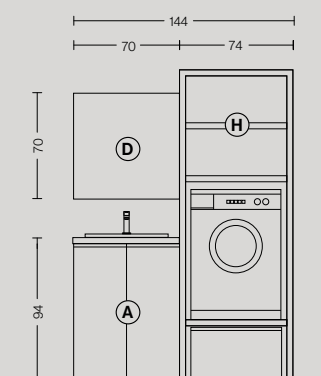

MS10c

L. 144 P. 62,5 cm

W. 144 D. 62,5 cm

- **(A) Base lavatoio 2 ante con top nobilitato e lavatoio in ceramica**
  H. 90 L. 70 P. 62 cm
- **(D) Specchiera liscia Narciso**
  H. 70 L. 70 cm
- **(H) Composizione porta lavatrice a giorno con carrello**
  H. 205 L. 74 P. 62,5 cm

- **(A) Laundry-washbasin base w/2 doors with melamine top and ceramic washtub**
  H. 90 W. 70 D. 62 cm
- **(D) Narciso mirror**
  H. 70 W. 70 cm
- **(H) Washing machine open composition with storage trolley**
  H. 205 W. 74 D. 62,5 cm