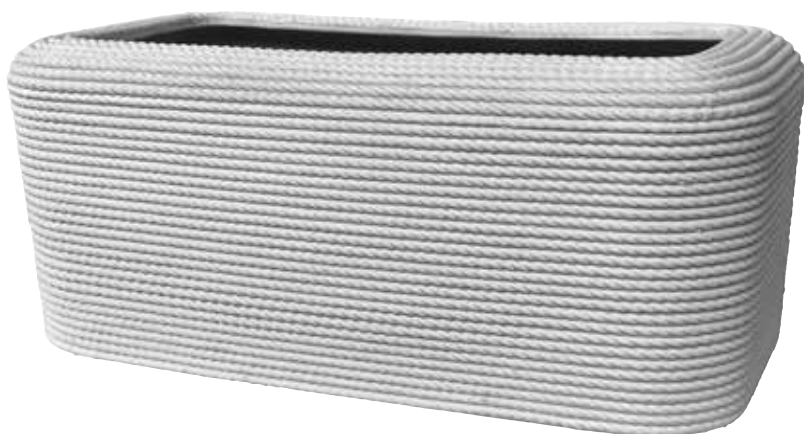

vasar

ITALIAN GARDEN DESIGN

Novità 2023

BALI

Bali Cassetta
CASCORD

codice
code

CASCORD 80

85X45

45

130 Lt

colori
colors

smoke

corda

cool
grey

polvere

avio

32

41

23 Lt

56 Lt

colori
colors

smoke

corda

cool
grey

55

43

60 Lt

colori
colors

smoke

corda

cool
grey

polvere